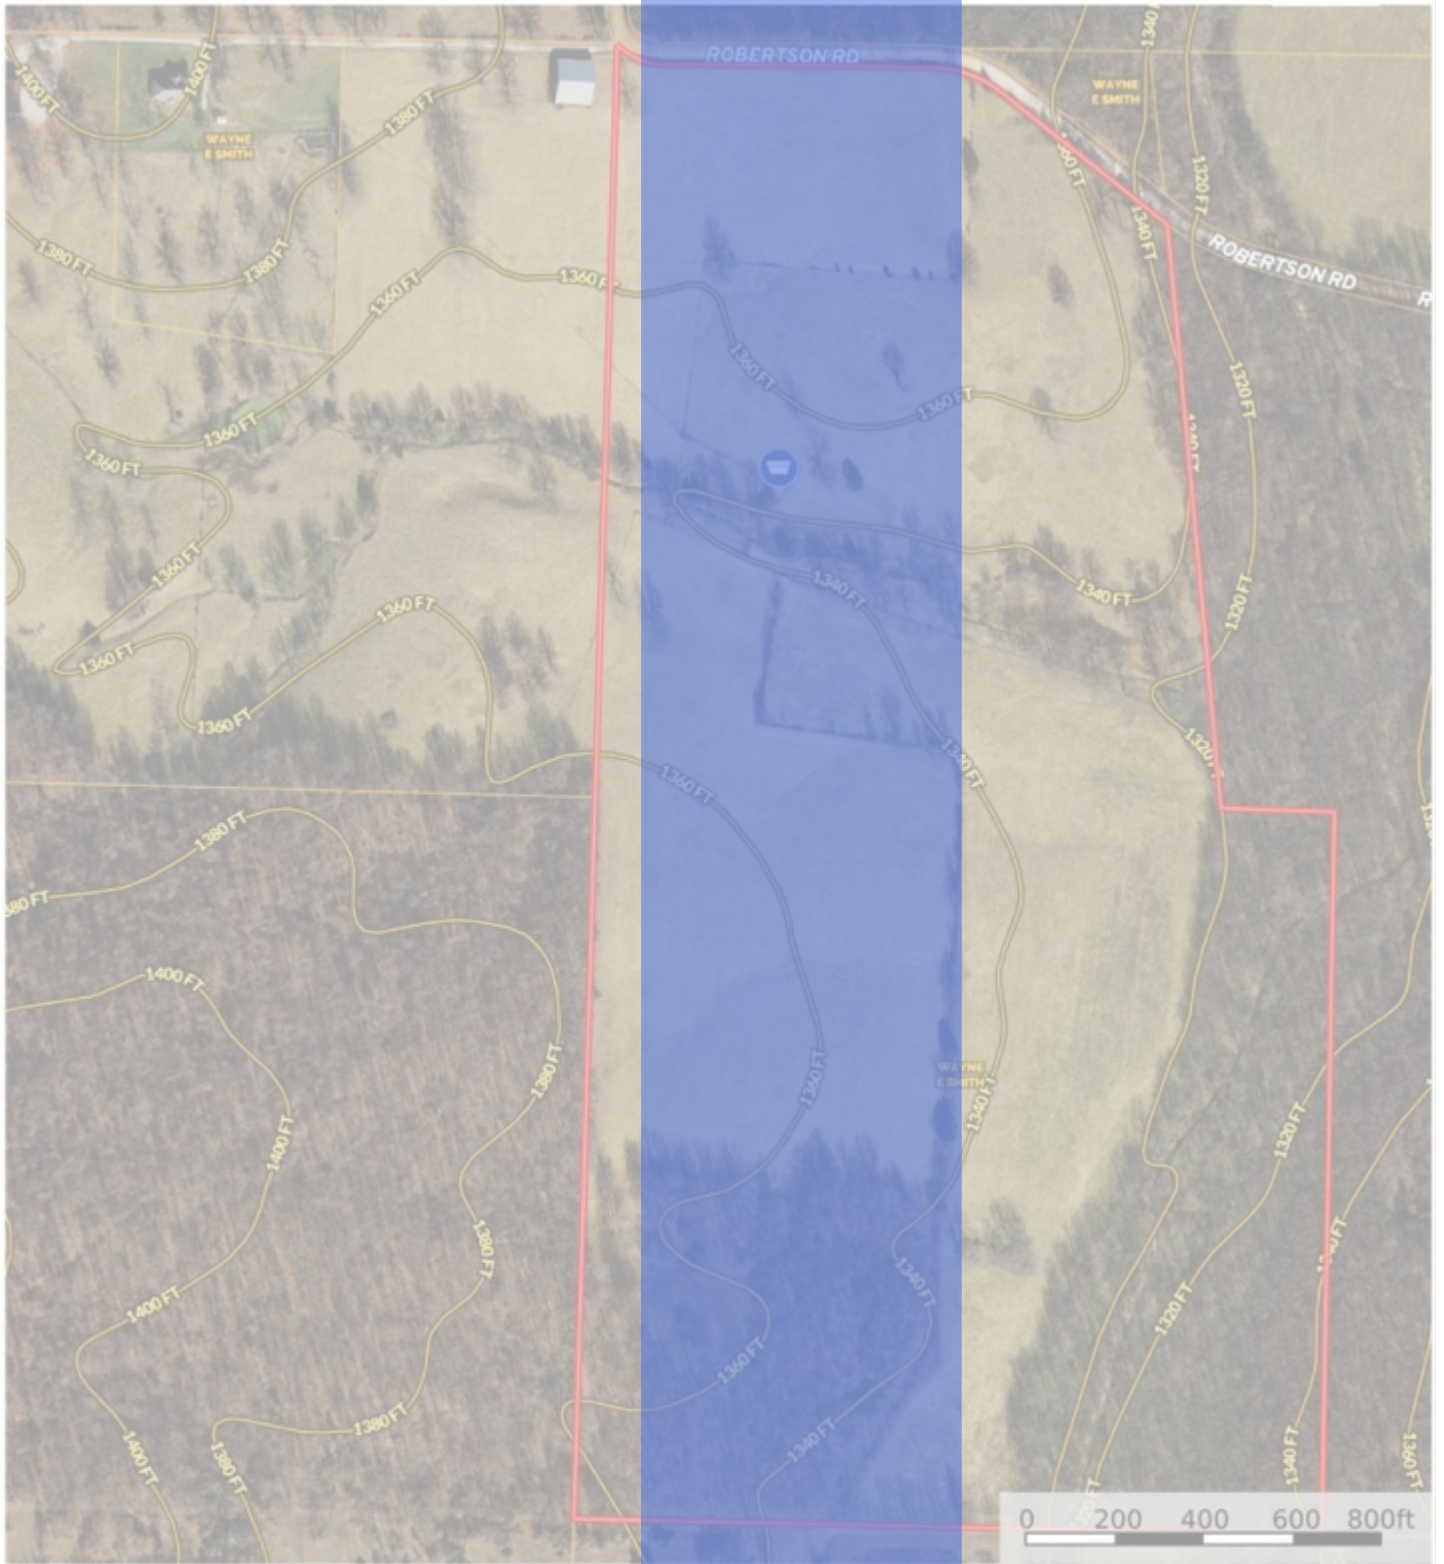

**\$259,000**

xxx Robertson Rd

**VIP Realty**

Lot Size: 75.0 Acre

County: Wright

Listing #: 24090-21016

Wayne Smith  
Wright County, Missouri, 75 AC +/-

 Water Storage Tank  Boundary

## KEY FEATURES

- Missouri Vacant Land For Sale
- 75 Acres Pasture/Hay Ground
- Aprox 25% Wooded for Hunting

- Fenced & Crossfenced w Waterer
- Well Maintained Fertilized Hay
- Multiple Building Sites w View
- Rolling Acreage for Horses
- Wright County Mo Pasture Land